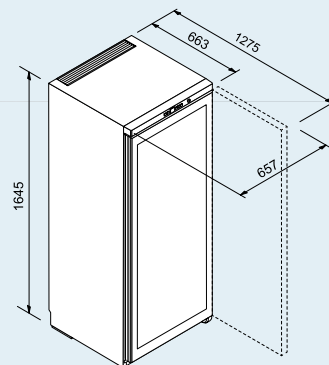

Installation Diagram