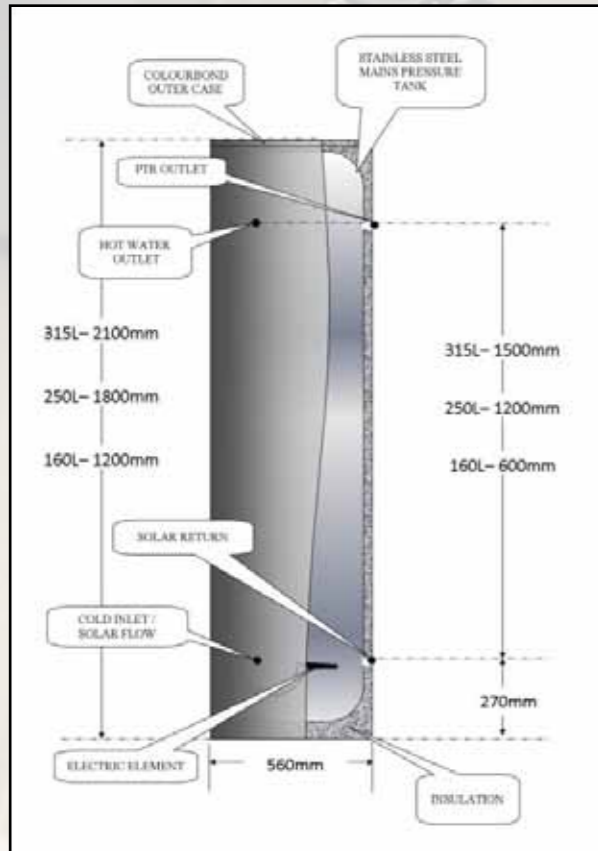

WISE

LIVING PRODUCTS

PLATINUM SERIES

PLATINUM SERIES ELECTRIC MAINS PRESSURE SOLAR STORAGE

SPECIFICATIONS

MODEL	PS160	PS250	PS315
Capacity	180Lt	280Lt	334Lt
Rated Delivery	160Lt	250Lt	315Lt
Element	3.6kW	3.6kW - 4.8kW	3.6kW - 4.8kW
PTR Valve	700kPa	700kPa	700kPa
Max inlet pressure	500kPa	500kPa	500kPa
Solar compatible	Yes	Yes	Yes
Cylinder	Stainless Steel	Stainless Steel	Stainless Steel
Outer Casing	Colourbond	Colourbond	Colourbond

DIMENSIONS

Height	1200mm	1800mm	2100mm
Diameter	560mm	560mm	560mm
Fittings	3/4" BSP	3/4" BSP	3/4" BSP

CENTRA-COIL MAINS PRESSURE HOT WATER STORAGE

SPECIFICATIONS

MODEL	PS160 FC	PS250 FC	PS315 FC
Capacity	180Lt	280Lt	334Lt
Rated Delivery	160Lt	250Lt	315Lt
Element	3.6kW	3.6kW - 4.8kW	3.6kW - 4.8kW
PTR Valve	700kPa	700kPa	700kPa
Max inlet pressure	500kPa	500kPa	500kPa
Solar compatible	Yes	Yes	Yes
Stove / Hydronic Compatible	Yes	Yes	Yes
Cylinder	Stainless Steel	Stainless Steel	Stainless Steel
Heat Exchanger	Internal Coil	Internal Coil	Internal Coil
Outer Casing	Colourbond	Colourbond	Colourbond

DIMENSIONS

Height	1200mm	1800mm	2100mm
Diameter	560mm	560mm	560mm
Fittings	3/4" BSP	3/4" BSP	3/4" BSP

WISE LIVING PRODUCTS

Albury N.S.W.
Ph: (02) 6040 6666
or Fax: (02) 6040 6667
www.wiseliving.com.au

Another innovative **Wise Living** product - Developing Cost Effective Solution.