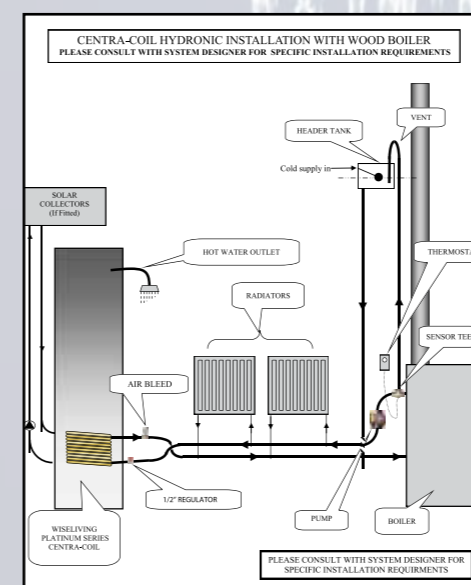

- **PS160** - small to medium load (3 to 5 people depending on heat source) quick recovery on gas central heating boiler (also wood boiler and solar compatible). Electric boost option.
- **PS250** - medium load (4 to 6 people depending on heat source) suitable for thermosiphoning or pump operated from wood stoves, wood and gas hydronic system and solar compatible. Electric boost option.
- **PS315** - large load (5 to 8 people depending on heat source) suitable for thermosiphoning or pump operated from wood stoves, wood and gas hydronic system and solar compatible. Electric boost option.