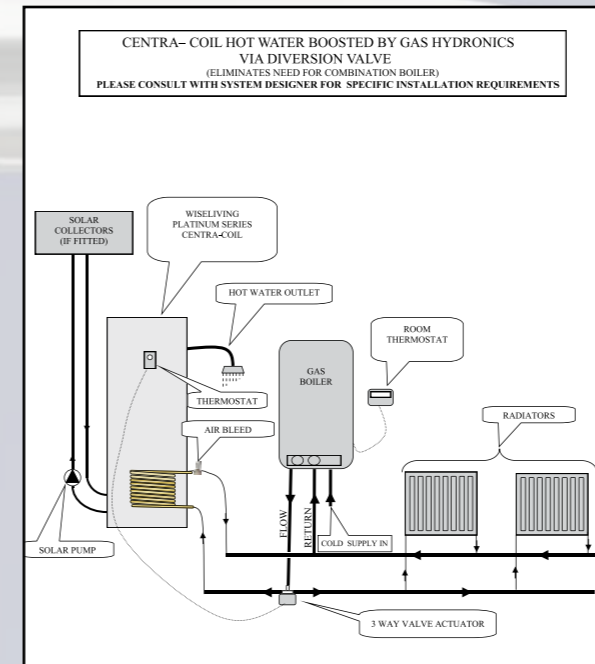

PLATINUM SERIES

Designed and manufactured with **you, the customer** in mind.

Most hot water producers are proud that their tanks are designed with the plumber in mind and although we also understand this is an important consideration our tanks are designed and built with our customer in mind, it's simple really - "hot shower - happy, cold shower - unhappy."

And if you're happy then so is your plumber.

PLATINUM SERIES & CENTRA-COIL TANKS

- Stainless steel for long life and flexibility.
- Able to heat to higher temperatures than vitreous enamel tanks.
- Multiple installation options.
- Modern stylish summer grey finish.
- 100% Australian owned and manufactured.
- 10 year conditional warranty.

A new innovative, reliable, long lasting, hot water storage system from the thoughtful people at **"Wise Living"**.

Designed to provide maximum solar contribution from Australian made & owned **"Wise Living"** flat plate solar thermal hot water collectors.

PLATINUM SERIES

VERSATILE "CENTRA-COIL" TANKS

New style stainless steel mains pressure tanks suitable for gas boilers, wood stoves and boilers, heat pumps, all hydronics and / or solar options.

The centra-coil tank is an efficient combination with any solar thermal heat source. The applications are endless.

You can safely combine low pressure with high pressure, domestic potable water with frost protection or anticorrosion liquids used in heating systems.

Can be used on heat recovery systems to utilize waste heat in domestic and commercial application, with the option of additional internal heat exchanger suitable for many applications.

All tanks are available with an electronic booster element if required.