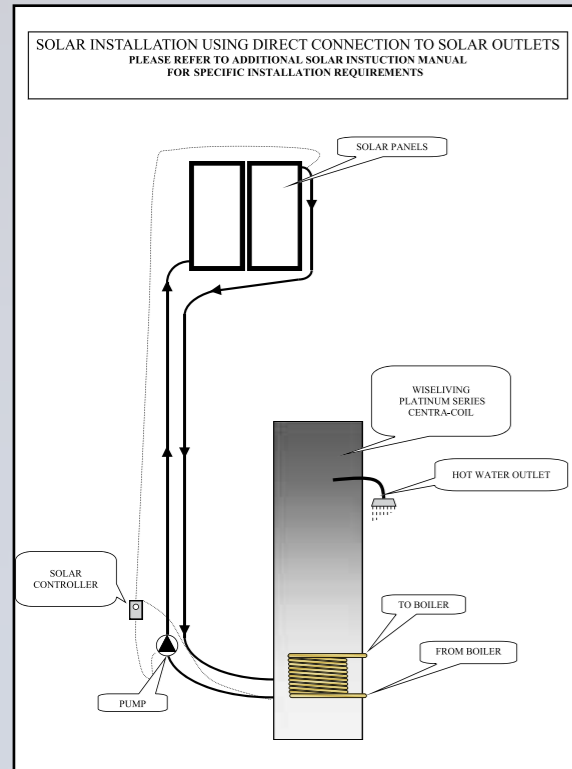

PLATINUM SERIES

Designed and manufactured with **you, the customer** in mind.

Most hot water producers are proud that their tanks are designed with the plumber in mind and although we also understand this is an important consideration our tanks are designed and built with our customer in mind, it's simple really - "hot shower - happy, cold shower - unhappy."

And if you're happy then so is your plumber.

PLATINUM SERIES & CENTRA-COIL TANKS

- Stainless steel for long life and flexibility.
- Able to heat to higher temperatures than vitreous enamel tanks.
- Multiple installation options.
- Modern stylish summer grey finish.
- 100% Australian owned and manufactured.
- 10 year conditional warranty.

A new innovative, reliable, long lasting, hot water storage system from the thoughtful people at **"Wise Living"**.