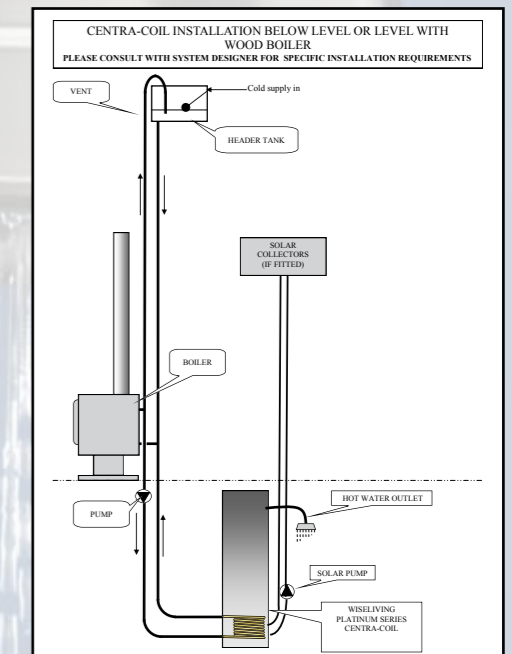

- **PS160** - small to medium load (3 to 5 people depending on heat source) quick recovery on gas central heating boiler (also wood boiler and solar compatible). Electric boost option.
- **PS250** - medium load (4 to 6 people depending on heat source) suitable for thermosiphoning or pump operated from wood stoves, wood and gas hydronic system and solar compatible. Electric boost option.
- **PS315** - large load (5 to 8 people depending on heat source) suitable for thermosiphoning or pump operated from wood stoves, wood and gas hydronic system and solar compatible. Electric boost option.