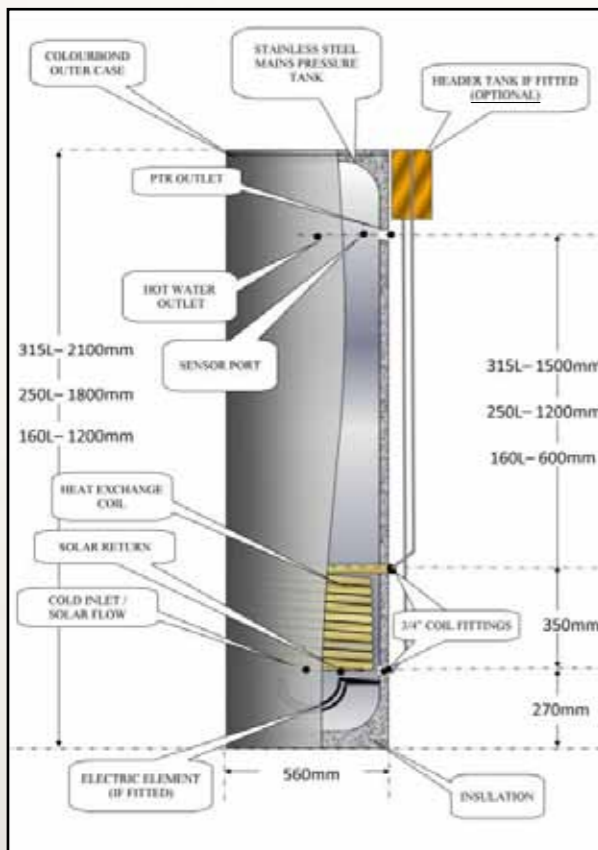

DIMENSIONS

Height	1200mm	1800mm	2100mm
Diameter	560mm	560mm	560mm
Fittings	3/4" BSP	3/4" BSP	3/4" BSP

CENTRA-COIL MAINS PRESSURE HOT WATER STORAGE

SPECIFICATIONS

MODEL	PS160 FC	PS250 FC	PS315 FC
Capacity	180Lt	280Lt	334Lt
Rated Delivery	160Lt	250Lt	315Lt
Element	3.6kW	3.6kW - 4.8kW	3.6kW - 4.8kW
PTR Valve	700kPa	700kPa	700kPa
Max inlet pressure	500kPa	500kPa	500kPa
Solar compatible	Yes	Yes	Yes
Stove / Hydronic Compatible	Yes	Yes	Yes
Cylinder	Stainless Steel	Stainless Steel	Stainless Steel
Heat Exchanger	Internal Coil	Internal Coil	Internal Coil
Outer Casing	Colourbond	Colourbond	Colourbond

DIMENSIONS

Height	1200mm	1800mm	2100mm
Diameter	560mm	560mm	560mm
Fittings	3/4" BSP	3/4" BSP	3/4" BSP

WISE LIVING PRODUCTS

Albury N.S.W.
Ph: (02) 6040 6666
or Fax: (02) 6040 6667
www.wiseliving.com.au

Another innovative **Wise Living** product - Developing Cost Effective Solution.