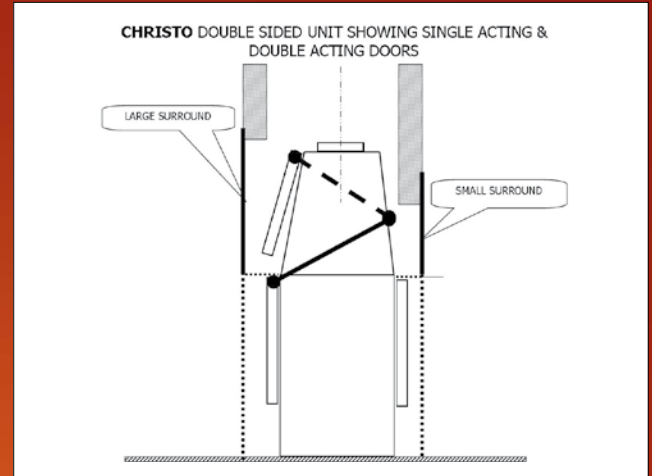

Christo Duo (two sided unit)

The *Christo Duo* is a double sided heater which has two huge glass doors and is ideally suited for installation between two rooms or as a central feature within a room. The *Duo* comes with a standard single acting door on one side and a double acting door (for open fire effect) on the other side. The *Christo Duo* provides large space heating into the room or rooms in which it is installed. The unit has air controls on both sides and so can be refuelled and controlled from either side. The *Christo Duo* is also available with two standard single acting doors if the open fire effect is not required.

Christo Hot Water Wet Back

The *Christo* can be factory fitted with a 5 kw or 8 kw hot water jacket to boost domestic hot water storage systems. The 8 kw boiler will provide enough hot water for the largest family or alternatively may be employed to provide both domestic hot water and to run a heated towel rail in the bath room or small hydronic radiator.