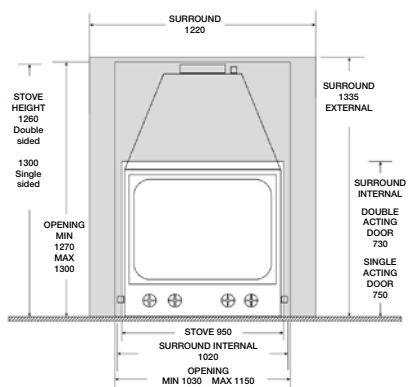

CHRISTO FRONT SINGLE OR DOUBLE
ACTNG DOOR - WALL OPENING/LARGE SURROUND