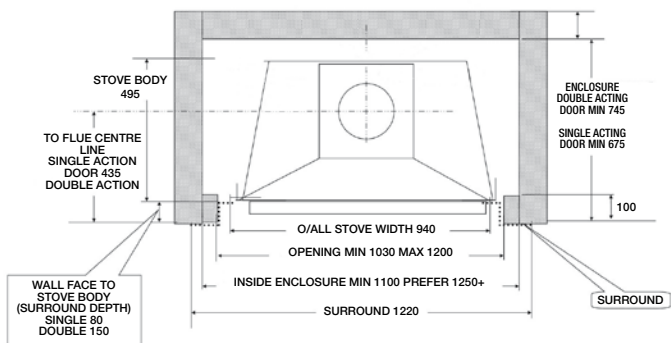

CHRISTO
SINGLE SIDED UNIT
PLAN VIEW