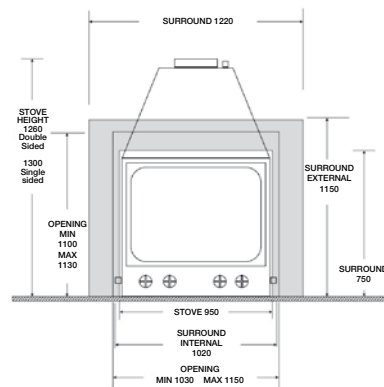

CHRISTO FRONT SINGLE OR DOUBLE
ACTNG DOOR - WALL OPENING/LARGE SURROUND

CHRISTO (DOUBLE SIDED) UNIT
SINGLE ACTION & DOUBLE ACTION DOORS/SMALL SURROUND

Albury N.S.W.
Ph: (02) 6040 6666 or
Fax: (02) 6040 6667
www.wiseliving.com.au