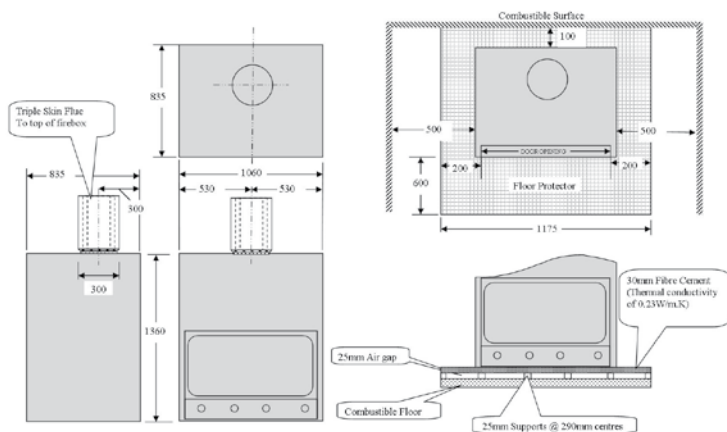

The Christo is surely the pinnacle of natural wood fired heating.

CHRISTO
SINGLE SIDED UNIT
PLAN VIEW

CHRISTO
DOUBLE SIDED UNIT
SINGLE ACTION & DOUBLE ACTION DOORS
PLAN VIEW

CHRISTO
FLUE CONFIGURATIONS

CHRISTO
FREESTANDING UNIT