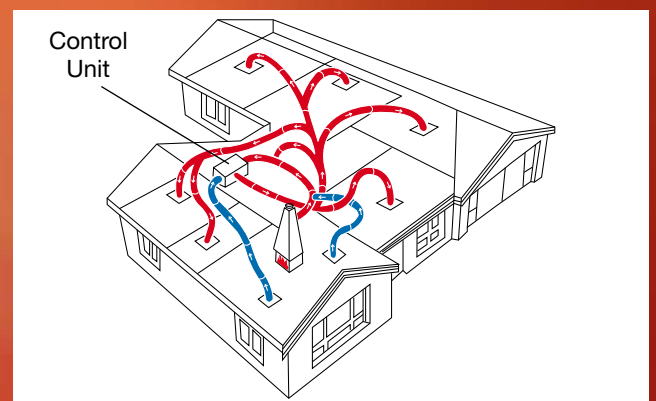

Christo Free Standing Installation Kit

The Free standing fire box surround allows all the *Christo* units to be installed without the need to build a purpose built non combustible enclosure. The free standing version will be more suitable for some homes and can save on installation cost. The free standing firebox is available in a range of designer colours to suit specific colour schemes if required.

Fan Forced Option:

All *Christo*'s including the Free Standing & Inbuilt Units can be optioned with a Thermostatically Controlled Fan

OR

Christo Ducted Heating

Because of the *Christo*'s versatile design, the unit can be installed to provide not only rich radiant slow combustion heat into the room in which it is located but where the installation allows the *Christo* can provide ducted heating to other areas of the home.

Ducted Hot Air Central Heating with the Christo Ducted Installation Kit

The fully integrated, automatically controlled ducting installation kit utilises the huge heating potential of the *Christo*. The hot air ducting system delivers heat from the *Christo* directly to other areas to give a more even temperature throughout the home or deliver heat to areas which are difficult to reach. The delivery of the heat is controlled thermostatically.