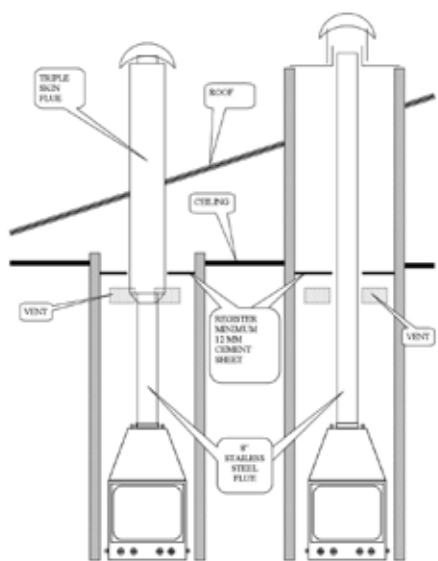

The Christo is surely the pinnacle of natural wood fired heating.

CHRISTO
SINGLE SIDED UNIT
PLAN VIEW

CHRISTO
DOUBLE SIDED UNIT
SINGLE ACTION & DOUBLE ACTION DOORS
PLAN VIEW

CHRISTO
FLUE CONFIGURATIONS

CHRISTO
FREESTANDING UNIT