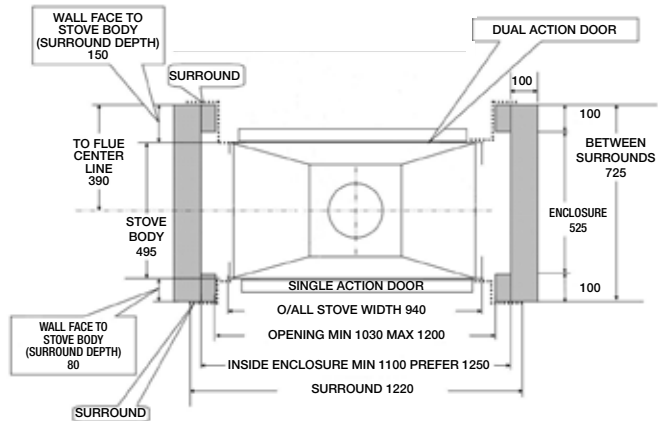

CHRISTO
DOUBLE SIDED UNIT
SINGLE ACTION & DOUBLE ACTION DOORS
PLAN VIEW