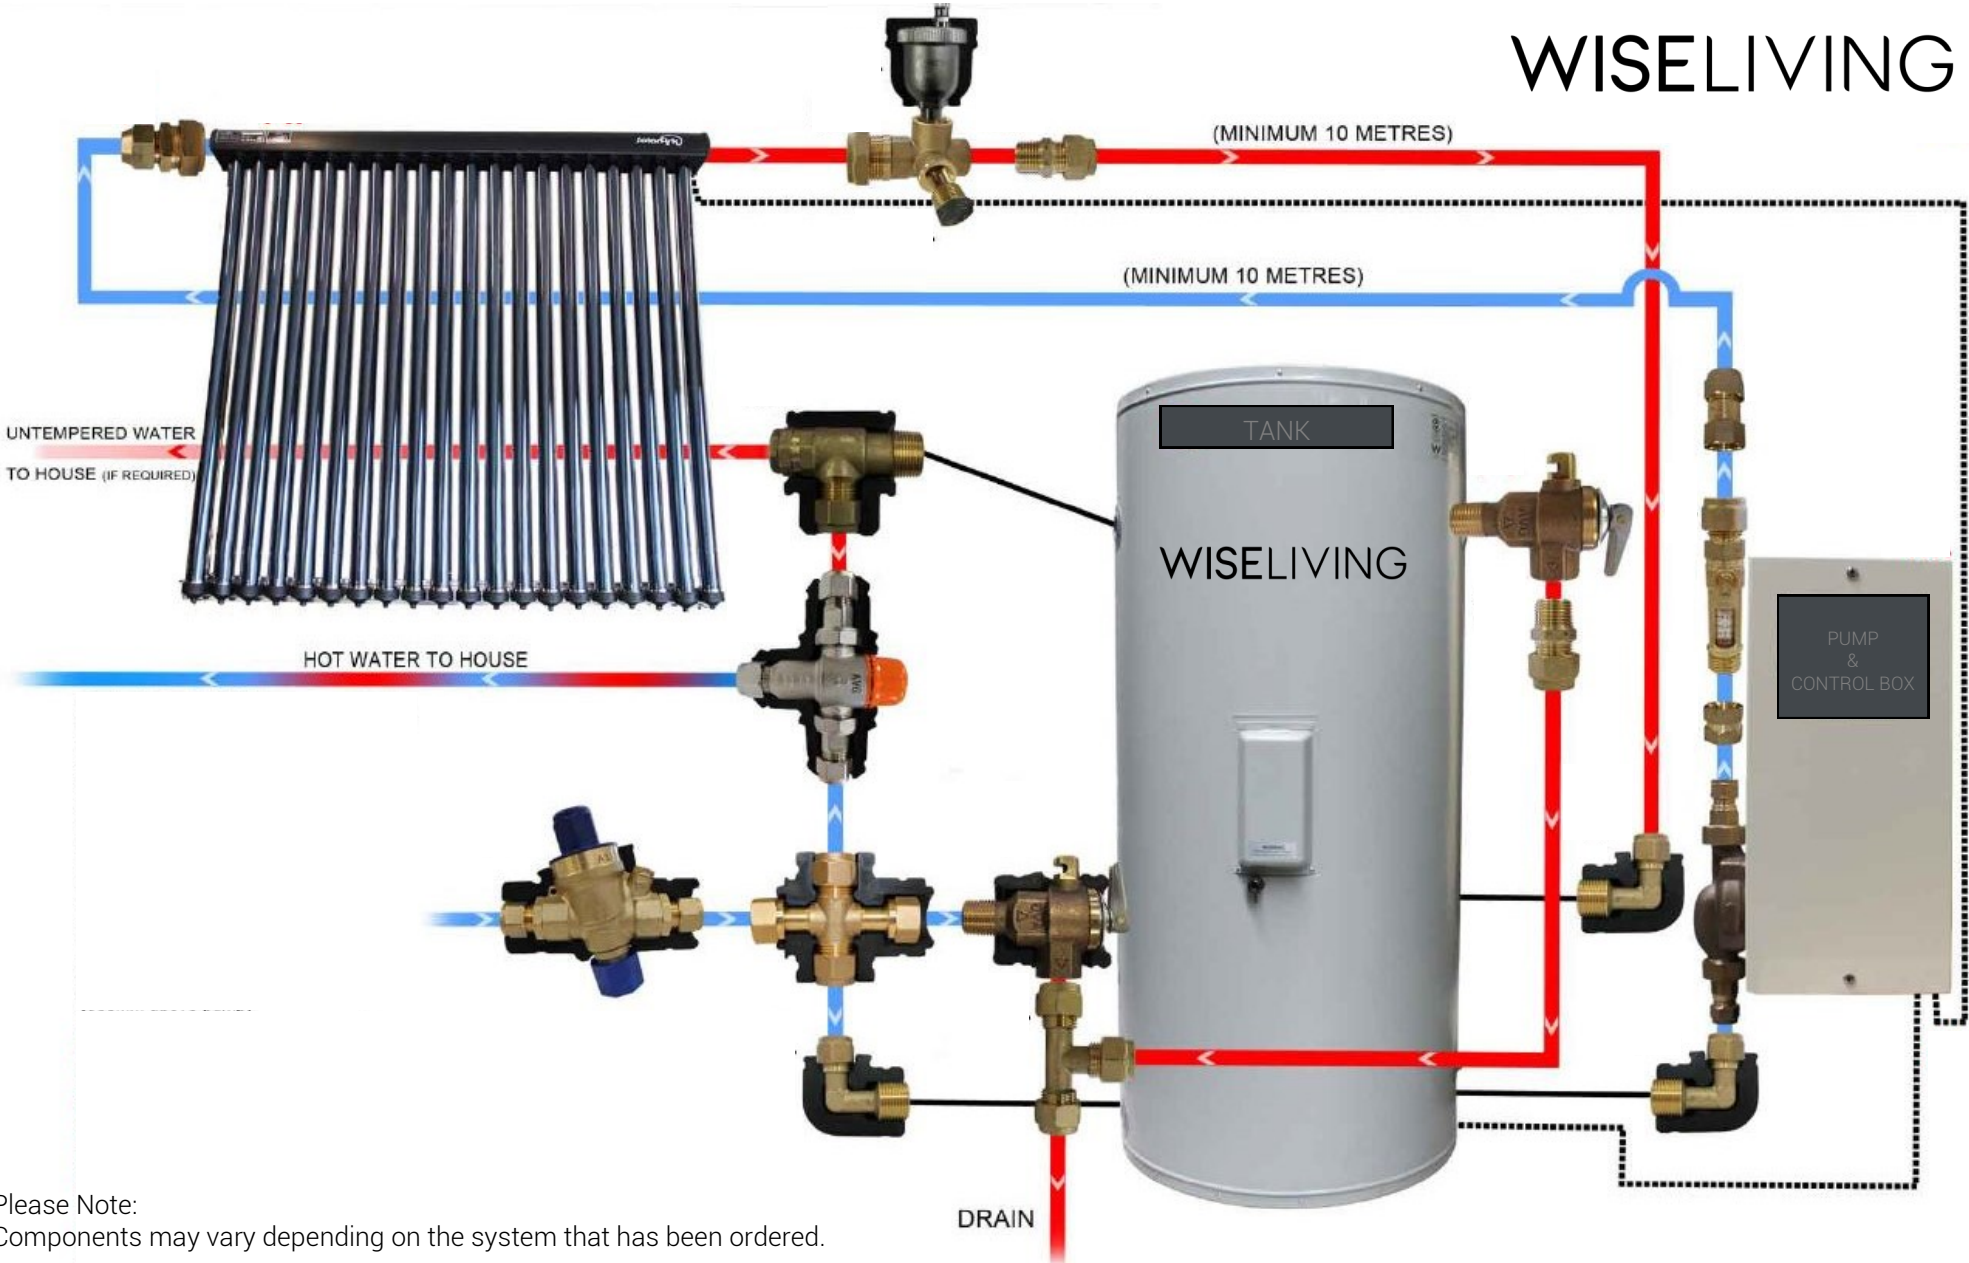

Evacuated Tube Solar System Complete Kit (12v)

WISELIVING

Please Note:
Components may vary depending on the system that has been ordered.