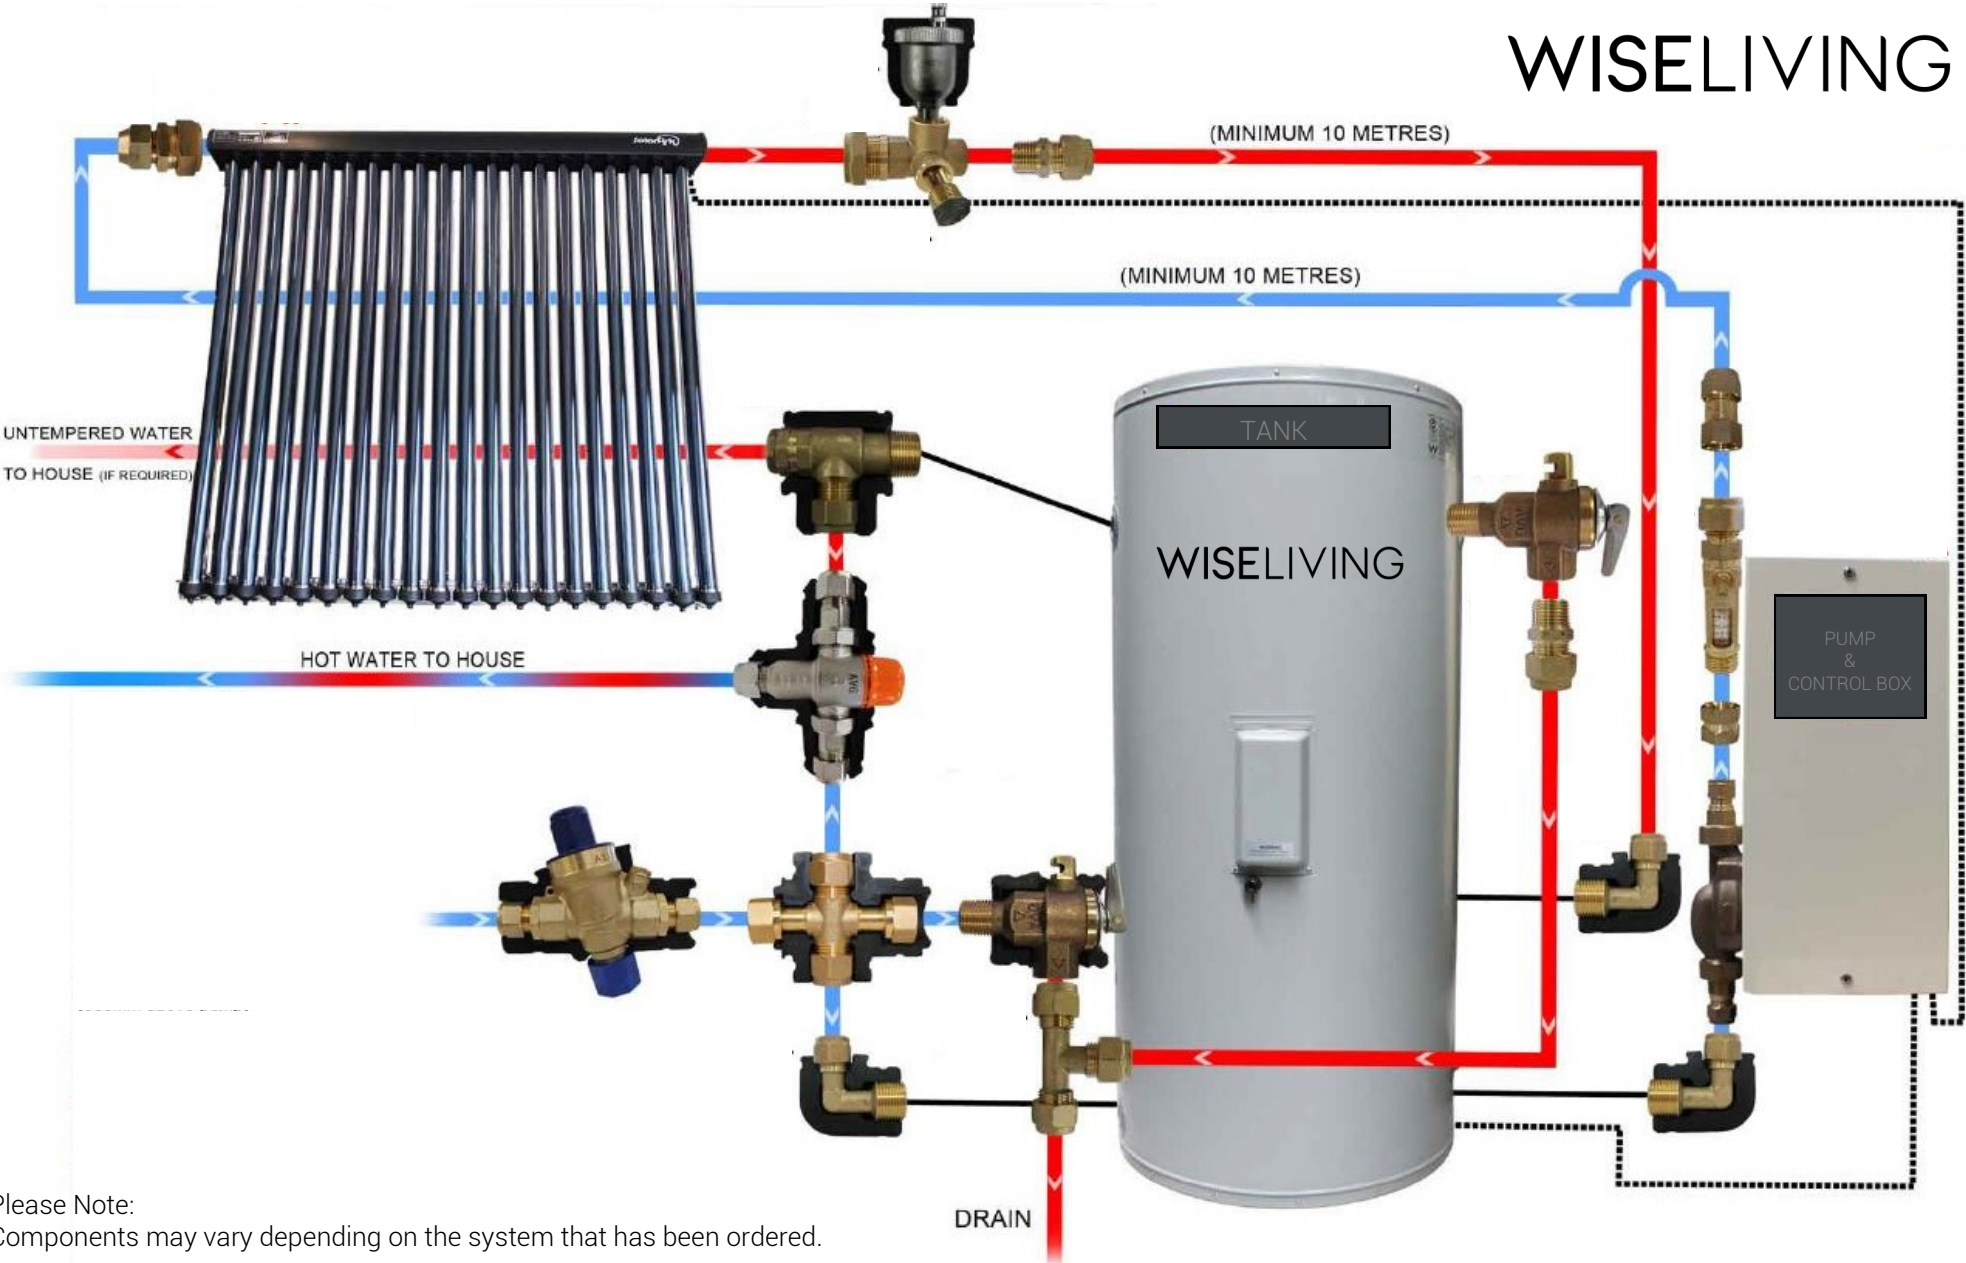

Evacuated Tube Solar System Complete Kit (240v)

WISELIVING

Please Note:
Components may vary depending on the system that has been ordered.