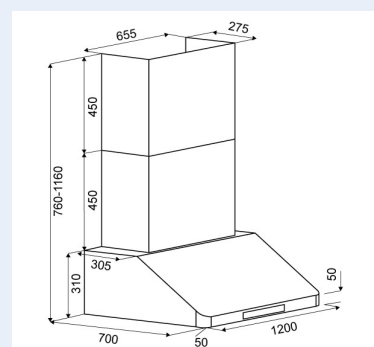

Silent motors are powered by

PO Box 84, Holmesglen, VIC 3148 | PO Box 471, Maylands, WA 6051
T: 1300 881 693 F: 1300 881 639 E: sales@schweigen.com.au
www.schweigen.com.au