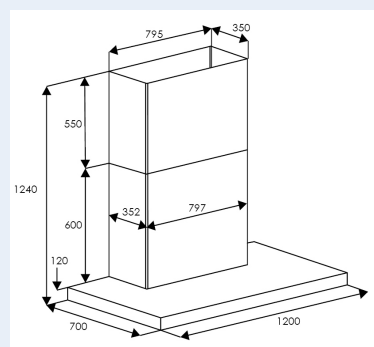

CL7275S

Available in 150cm

- Silent motor operation with Twin isoDrive 1600 - 3000m³ of airflow
- 3 speed eye level push button control
- Dishwasher safe, commercial grade filter
- GU10 halogen lights
- Quality 304 grade stainless steel
- 10 years warranty on isoDrive motor
- 3 years warranty on canopy