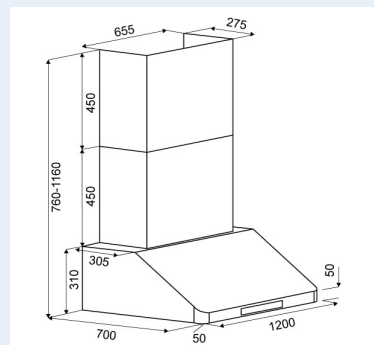

CL-12P1S

Available in 120cm

- Silent motor operation with Twin isoDrive 1600 - 3000m³ of airflow
- 3 speed eye level push button control
- Dishwasher safe, baffle filters
- GU10 halogen lights
- Quality 304 grade stainless steel
- 10 years warranty on isoDrive motor
- 3 years warranty on canopy