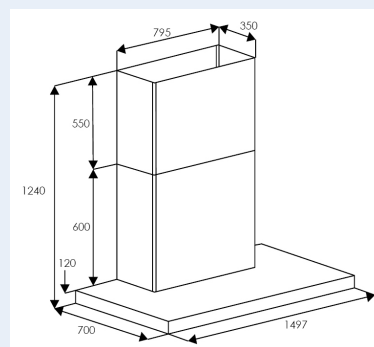

Professional Range

Silent models

CL-12P1S

Available in 120cm

- Silent motor operation with Twin isoDrive 1600 - 3000m³ of airflow
- 3 speed eye level push button control
- Dishwasher safe, baffle filters
- GU10 halogen lights
- Quality 304 grade stainless steel
- 10 years warranty on isoDrive motor
- 3 years warranty on canopy

CL7272S

Available in 120cm

- Silent motor operation with Twin isoDrive 1600 - 3000m³ of airflow
- 3 speed eye level push button control
- Dishwasher safe, commercial grade filter
- GU10 halogen lights
- Quality 304 grade stainless steel
- 10 years warranty on isoDrive motor
- 3 years warranty on canopy

CL7275S

Available in 150cm

- Silent motor operation with Twin isoDrive 1600 - 3000m³ of airflow
- 3 speed eye level push button control
- Dishwasher safe, commercial grade filter
- GU10 halogen lights
- Quality 304 grade stainless steel
- 10 years warranty on isoDrive motor
- 3 years warranty on canopy

Non-silent model

CL-12P1

Available in 120cm

- Powerful commercial grade motors with 2200m³ of airflow
- 3 speed eye level push button control
- Dishwasher safe, baffle filters
- GU10 halogen lights
- Quality 304 grade stainless steel
- 3 years warranty on rangehood

Silent motors are powered by

PO Box 84, Holmesglen, VIC 3148 | PO Box 471, Maylands, WA 6051
T: 1300 881 693 F: 1300 881 639 E: sales@schweigen.com.au
www.schweigen.com.au