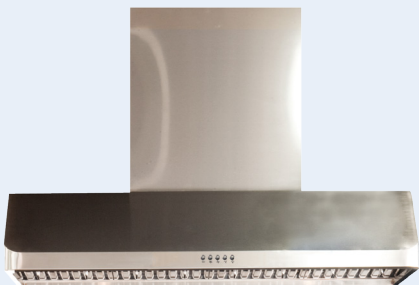

CL-12P1S

Available in 120cm

- Silent motor operation with Twin isoDrive 1600 - 3000m³ of airflow
- 3 speed eye level push button control
- Dishwasher safe, baffle filters
- GU10 halogen lights
- Quality 304 grade stainless steel
- 10 years warranty on isoDrive motor
- 3 years warranty on canopy

CL7272S

Available in 120cm

- Silent motor operation with Twin isoDrive 1600 - 3000m³ of airflow
- 3 speed eye level push button control
- Dishwasher safe, commercial grade filter
- GU10 halogen lights
- Quality 304 grade stainless steel
- 10 years warranty on isoDrive motor
- 3 years warranty on canopy

CL7275S

Available in 150cm

- Silent motor operation with Twin isoDrive 1600 - 3000m³ of airflow
- 3 speed eye level push button control
- Dishwasher safe, commercial grade filter
- GU10 halogen lights
- Quality 304 grade stainless steel
- 10 years warranty on isoDrive motor
- 3 years warranty on canopy

Non-silent model

CL-12P1

Available in 120cm

- Powerful commercial grade motors with 2200m³ of airflow
- 3 speed eye level push button control
- Dishwasher safe, baffle filters
- GU10 halogen lights
- Quality 304 grade stainless steel
- 3 years warranty on rangehood