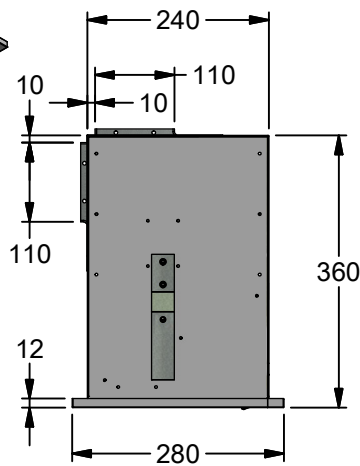

Model	NDCH 90L-1	NDCH 90L-2	Model	NDCH 90L-1	NDCH 90L-2
Body Width	900mm	900mm	Filter Size	340mm x 260mm	340mm x 260mm
Motor Box / Flue Width	880mm	880mm	Conversion Top/Back Back/Top	YES	YES
Motor Qty	1	2	Electrical Connection	10 Amp Lead	10 Amp Lead
LED Light	Cool	Cool	Minimum Height (H =)	N/A	N/A
Nightlight	YES	YES	Maximum Height (H =)	N/A	N/A
Light Qty	2	2	PowderKote® Available	N/A	N/A
Light Centres	770mm	770mm	All-thread Fixing Centres	N/A	N/A
Filter Qty	2	2	Corner Type	Square	Square
			Condari Pty Ltd.	Version: B 19/12/2014F Page 1 of 2	

**NDCH**
**Undercupboard**

Model	NDCH 100L-2	NDCH 120L-2	Model	NDCH 100L-2	NDCH 120L-2
Body Width	1000mm	1200mm	Filter Size	379mm x 260mm	479mm x 260mm
Motor Box / Flue Width	980mm	1180mm	Conversion Top/Back Back/Top	YES	YES
Motor Qty	2	2	Electrical Connection	10 Amp Lead	10 Amp Lead
LED Light	Cool	Cool	Minimum Height (H =)	N/A	N/A
Nightlight	YES	YES	Maximum Height (H =)	N/A	N/A
Light Qty	2	2	PowderKote® Available	N/A	N/A
Light Centres	860mm	1060mm	All-thread Fixing Centres	N/A	N/A
Filter Qty	2	2	Corner Type	Square	Square
			Condari Pty Ltd.	Version: B 19/12/2014F Page 2 of 2	