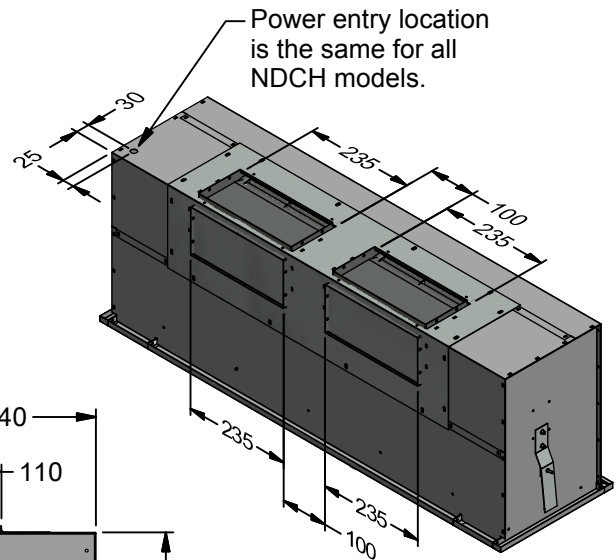

Model	NDCH 90L-1	NDCH 90L-2	Model	NDCH 90L-1	NDCH 90L-2
Body Width	900mm	900mm	Filter Size	340mm x 260mm	340mm x 260mm
Motor Box / Flue Width	880mm	880mm	Conversion Top/Back Back/Top	YES	YES
Motor Qty	1	2	Electrical Connection	10 Amp Lead	10 Amp Lead
LED Light	Cool	Cool	Minimum Height (H =)	N/A	N/A
Nightlight	YES	YES	Maximum Height (H =)	N/A	N/A
Light Qty	2	2	PowderKote® Available	N/A	N/A
Light Centres	770mm	770mm	All-thread Fixing Centres	N/A	N/A
Filter Qty	2	2	Corner Type	Square	Square
			Condari Pty Ltd.	Version: B 19/12/2014F Page 1 of 2	

**NDCH**
**Undercupboard**

Model	NDCH 100L-2	NDCH 120L-2	Model	NDCH 100L-2	NDCH 120L-2
Body Width	1000mm	1200mm	Filter Size	379mm x 260mm	479mm x 260mm
Motor Box / Flue Width	980mm	1180mm	Conversion Top/Back Back/Top	YES	YES
Motor Qty	2	2	Electrical Connection	10 Amp Lead	10 Amp Lead
LED Light	Cool	Cool	Minimum Height (H =)	N/A	N/A
Nightlight	YES	YES	Maximum Height (H =)	N/A	N/A
Light Qty	2	2	PowderKote® Available	N/A	N/A
Light Centres	860mm	1060mm	All-thread Fixing Centres	N/A	N/A
Filter Qty	2	2	Corner Type	Square	Square
			Condari Pty Ltd.	Version: B 19/12/2014F Page 2 of 2	