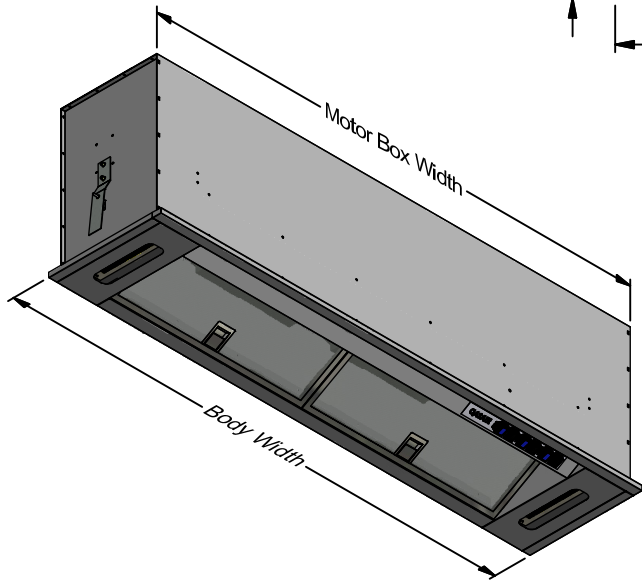

Model	NDCH 90L-1	NDCH 90L-2	Model	NDCH 90L-1	NDCH 90L-2
Body Width	900mm	900mm	Filter Size	340mm x 260mm	340mm x 260mm
Motor Box / Flue Width	880mm	880mm	Conversion Top/Back Back/Top	YES	YES
Motor Qty	1	2	Electrical Connection	10 Amp Lead	10 Amp Lead
LED Light	Cool	Cool	Minimum Height (H =)	N/A	N/A
Nightlight	YES	YES	Maximum Height (H =)	N/A	N/A
Light Qty	2	2	PowderKote® Available	N/A	N/A
Light Centres	770mm	770mm	All-thread Fixing Centres	N/A	N/A
Filter Qty	2	2	Corner Type	Square	Square
			Condari Pty Ltd.	Version: B 19/12/2014F Page 1 of 2	

**NDCH**
**Undercupboard**

Model	NDCH 100L-2	NDCH 120L-2	Model	NDCH 100L-2	NDCH 120L-2
Body Width	1000mm	1200mm	Filter Size	379mm x 260mm	479mm x 260mm
Motor Box / Flue Width	980mm	1180mm	Conversion Top/Back Back/Top	YES	YES
Motor Qty	2	2	Electrical Connection	10 Amp Lead	10 Amp Lead
LED Light	Cool	Cool	Minimum Height (H =)	N/A	N/A
Nightlight	YES	YES	Maximum Height (H =)	N/A	N/A
Light Qty	2	2	PowderKote® Available	N/A	N/A
Light Centres	860mm	1060mm	All-thread Fixing Centres	N/A	N/A
Filter Qty	2	2	Corner Type	Square	Square
			Condari Pty Ltd.	Version: B 19/12/2014F Page 2 of 2	