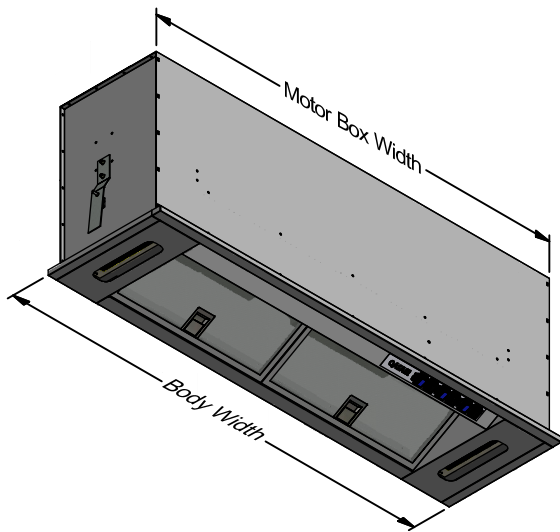

Model	NDCH 90L-1	NDCH 90L-2	Model	NDCH 90L-1	NDCH 90L-2
Body Width	900mm	900mm	Filter Size	340mm x 260mm	340mm x 260mm
Motor Box / Flue Width	880mm	880mm	Conversion Top/Back Back/Top	YES	YES
Motor Qty	1	2	Electrical Connection	10 Amp Lead	10 Amp Lead
LED Light	Cool	Cool	Minimum Height (H =)	N/A	N/A
Nightlight	YES	YES	Maximum Height (H =)	N/A	N/A
Light Qty	2	2	PowderKote® Available	N/A	N/A
Light Centres	770mm	770mm	All-thread Fixing Centres	N/A	N/A
Filter Qty	2	2	Corner Type	Square	Square
			Condari Pty Ltd.	Version: B 19/12/2014F Page 1 of 2	

**NDCH**
**Undercupboard**

Model	NDCH 100L-2	NDCH 120L-2	Model	NDCH 100L-2	NDCH 120L-2
Body Width	1000mm	1200mm	Filter Size	379mm x 260mm	479mm x 260mm
Motor Box / Flue Width	980mm	1180mm	Conversion Top/Back Back/Top	YES	YES
Motor Qty	2	2	Electrical Connection	10 Amp Lead	10 Amp Lead
LED Light	Cool	Cool	Minimum Height (H =)	N/A	N/A
Nightlight	YES	YES	Maximum Height (H =)	N/A	N/A
Light Qty	2	2	PowderKote® Available	N/A	N/A
Light Centres	860mm	1060mm	All-thread Fixing Centres	N/A	N/A
Filter Qty	2	2	Corner Type	Square	Square
			Condari Pty Ltd.	Version: B 19/12/2014F Page 2 of 2	