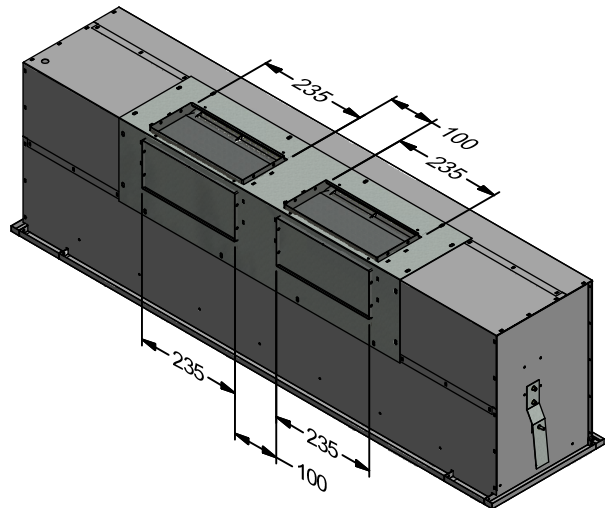

Model	NDCH 90L-1	NDCH 90L-2	Model	NDCH 90L-1	NDCH 90L-2
Body Width	900mm	900mm	Filter Size	340mm x 260mm	340mm x 260mm
Motor Box / Flue Width	880mm	880mm	Conversion Top/Back Back/Top	YES	YES
Motor Qty	1	2	Electrical Connection	10 Amp Lead	10 Amp Lead
LED Light	Cool	Cool	Minimum Height (H =)	N/A	N/A
Nightlight	YES	YES	Maximum Height (H =)	N/A	N/A
Light Qty	2	2	PowderKote® Available	N/A	N/A
Light Centres	770mm	770mm	All-thread Fixing Centres	N/A	N/A
Filter Qty	2	2	Corner Type	Square	Square
			Condari Pty Ltd.	Version: B 19/12/2014F Page 1 of 2	

**NDCH**
**Undercupboard**

Model	NDCH 100L-2	NDCH 120L-2	Model	NDCH 100L-2	NDCH 120L-2
Body Width	1000mm	1200mm	Filter Size	379mm x 260mm	479mm x 260mm
Motor Box / Flue Width	980mm	1180mm	Conversion Top/Back Back/Top	YES	YES
Motor Qty	2	2	Electrical Connection	10 Amp Lead	10 Amp Lead
LED Light	Cool	Cool	Minimum Height (H =)	N/A	N/A
Nightlight	YES	YES	Maximum Height (H =)	N/A	N/A
Light Qty	2	2	PowderKote® Available	N/A	N/A
Light Centres	860mm	1060mm	All-thread Fixing Centres	N/A	N/A
Filter Qty	2	2	Corner Type	Square	Square
			Condari Pty Ltd.	Version: B 19/12/2014F Page 2 of 2	