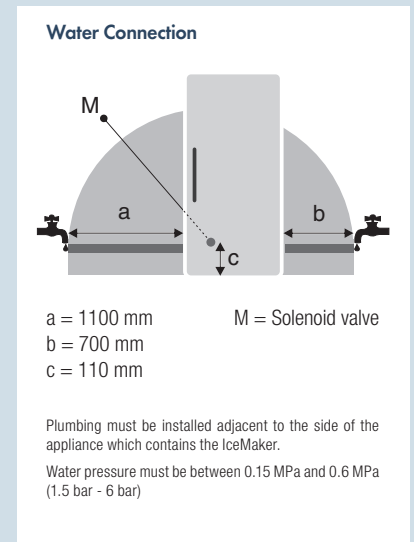

Subject to modification. Current data see home.liebherr.com