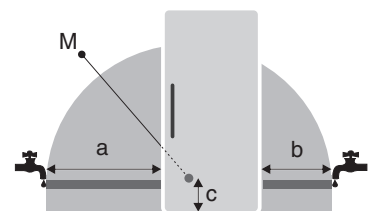

Installation Diagram

1 To achieve the indicated energy consumption level, the wall spacers provided with the appliance must be used. This increases the appliance depth by approximately 1.5 cm. If the wall spacers are not used, the appliance will remain fully functional, but will have a slightly higher energy consumption level.

Water Connection

a = 1100 mm
b = 700 mm
c = 110 mm

M = Solenoid valve

Plumbing must be installed adjacent to the side of the appliance which contains the IceMaker.

Water pressure must be between 0.15 MPa and 0.6 MPa (1.5 bar - 6 bar)