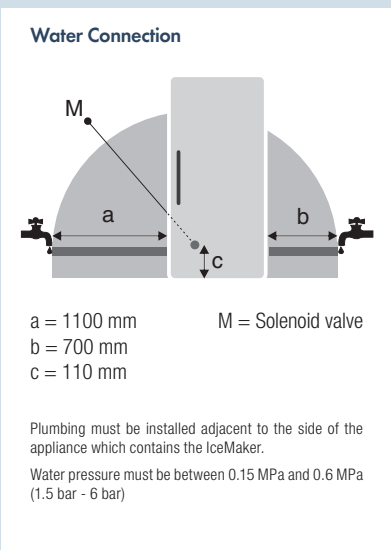

* These models are only bound for storing wine. Max. DIN norm bordeaux bottle capacity (0.75 l) as per norm NF H 35-124 (H:300.5 mm, Ø 76.1mm)