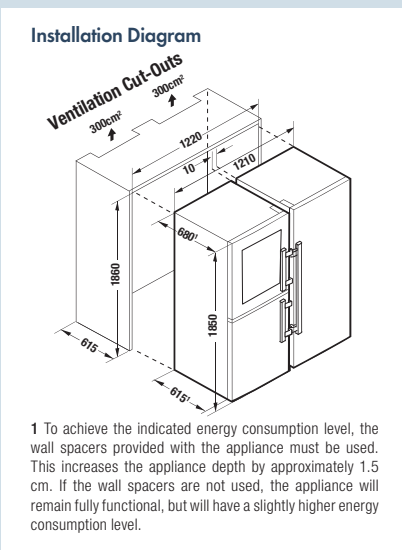

* These models are only bound for storing wine. Max. DIN norm bordeaux bottle capacity (0.75 l) as per norm NF H 35-124 (H:300.5 mm, Ø 76.1mm)