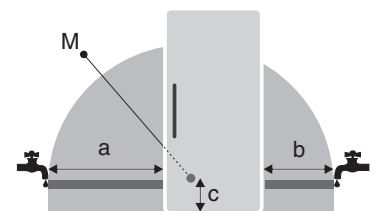

Water Connection

a = 1100 mm
b = 700 mm
c = 110 mm
M = Solenoid valve

Plumbing must be installed adjacent to the side of the appliance which contains the IceMaker.
Water pressure must be between 0.15 MPa and 0.6 MPa (1.5 bar - 6 bar)