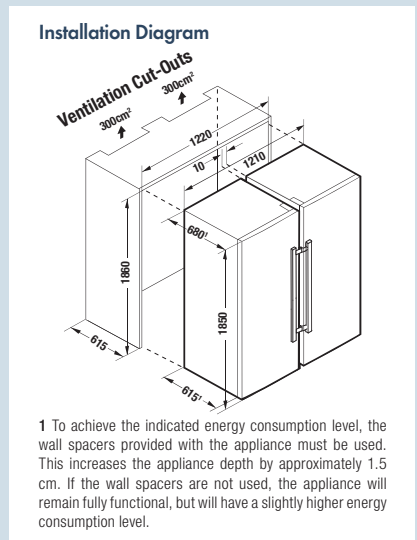

Subject to modification. Current data see home.liebherr.com