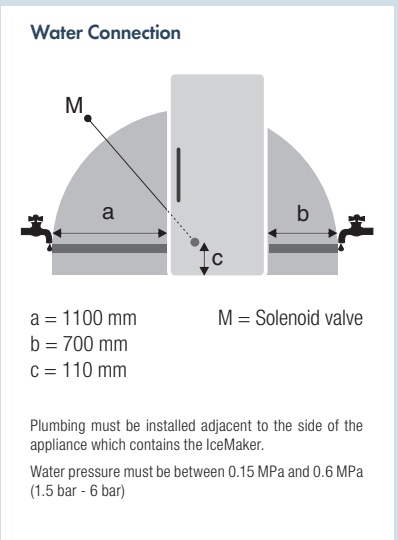

Subject to modification. Current data see home.liebherr.com